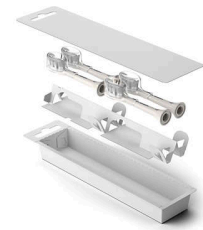

HX6056/88

Click-on design

This brush head is compatible with all Philips Sonicare electric toothbrushes.** Simply click it on or off for easy replacement and cleaning.

Bio-based plastic

We are working to reduce our use of fossil-fuel-based plastic in our products. That's why 70% of the plastic in this brush head is bio-based.***

Paper-based packaging

All of our brush heads come in paper-based packaging which can be recycled where facilities are available.

Sensitive

6-pack brush heads

HX6056/88

Specifications

Design and finishing

Colour: Black